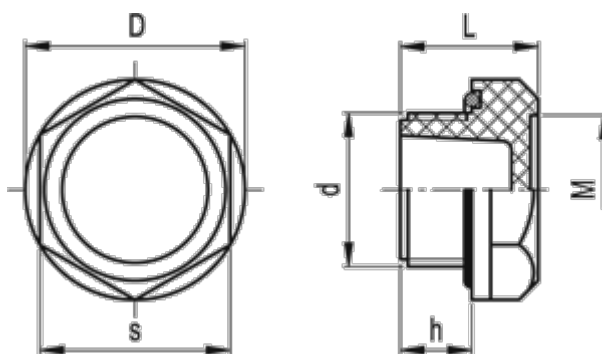

Data Sheet

Article number: 2311158290

Description: E+G Plug
TNR.33x1.5

Measures

D	= 44
d	= M33x1.5
h	= 13
L	= 23
M	= 31
s	= 38
Tightening (N m)	=
Weight (g)	= 18